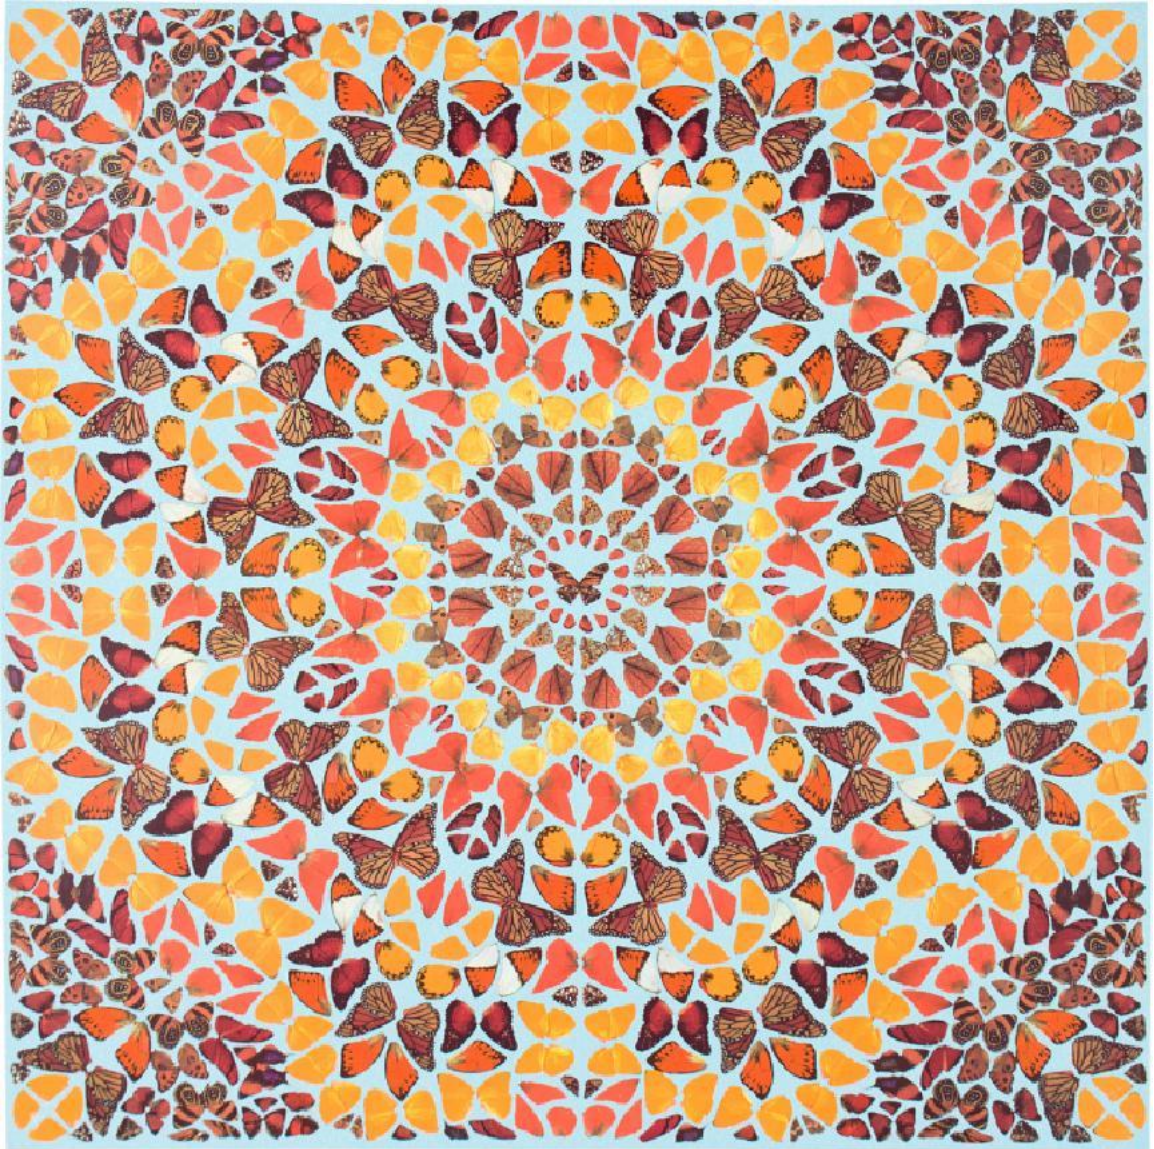

DAMIEN HIRST

Pardon, 2012

Silkscreen print with Diamond Dust on paper

36 x 36 in.

Ed. 25 | Signed

Enquire: info@djtf.com

NEW YORK
229 Tenth Ave
New York, New York, 10011

PALM BEACH
313 ½ Worth Ave - Via Bice
Palm Beach, FL 33480

PARIS
4 Rue de Jarente
75004, Paris, FR

TORONTO
99 Yorkville Ave
Toronto, ON, M5R 1C1, CA