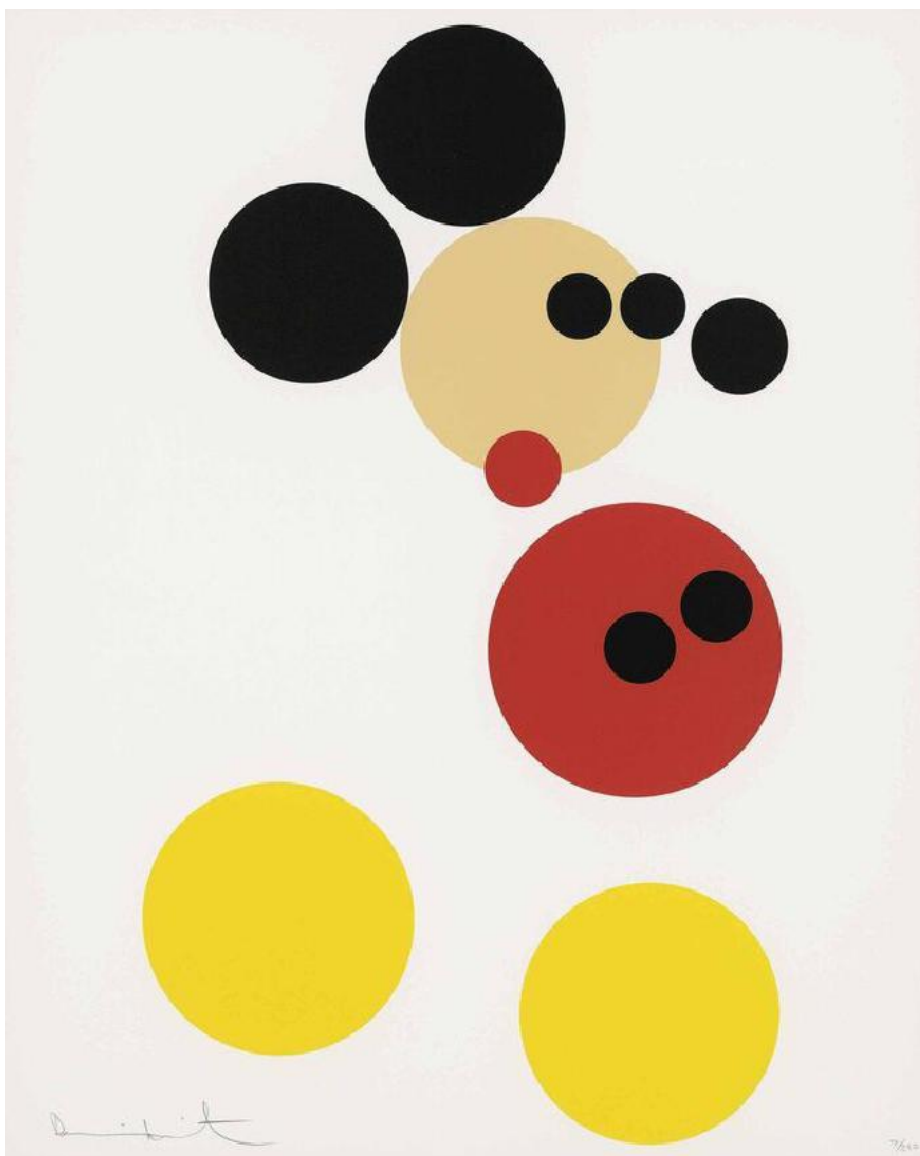

DAMIEN HIRST

Spot Mickey, 2014

Silkscreen with glaze

34 1/2 x 27 1/2 in.

Ed. 250 | Signed

Enquire: info@djtf.com

NEW YORK
229 Tenth Ave
New York, New York, 10011

PALM BEACH
313 1/2 Worth Ave - Via Bice
Palm Beach, FL 33480

PARIS
4 Rue de Jarente
75004, Paris, FR

TORONTO
99 Yorkville Ave
Toronto, ON, M5R 1C1, CA