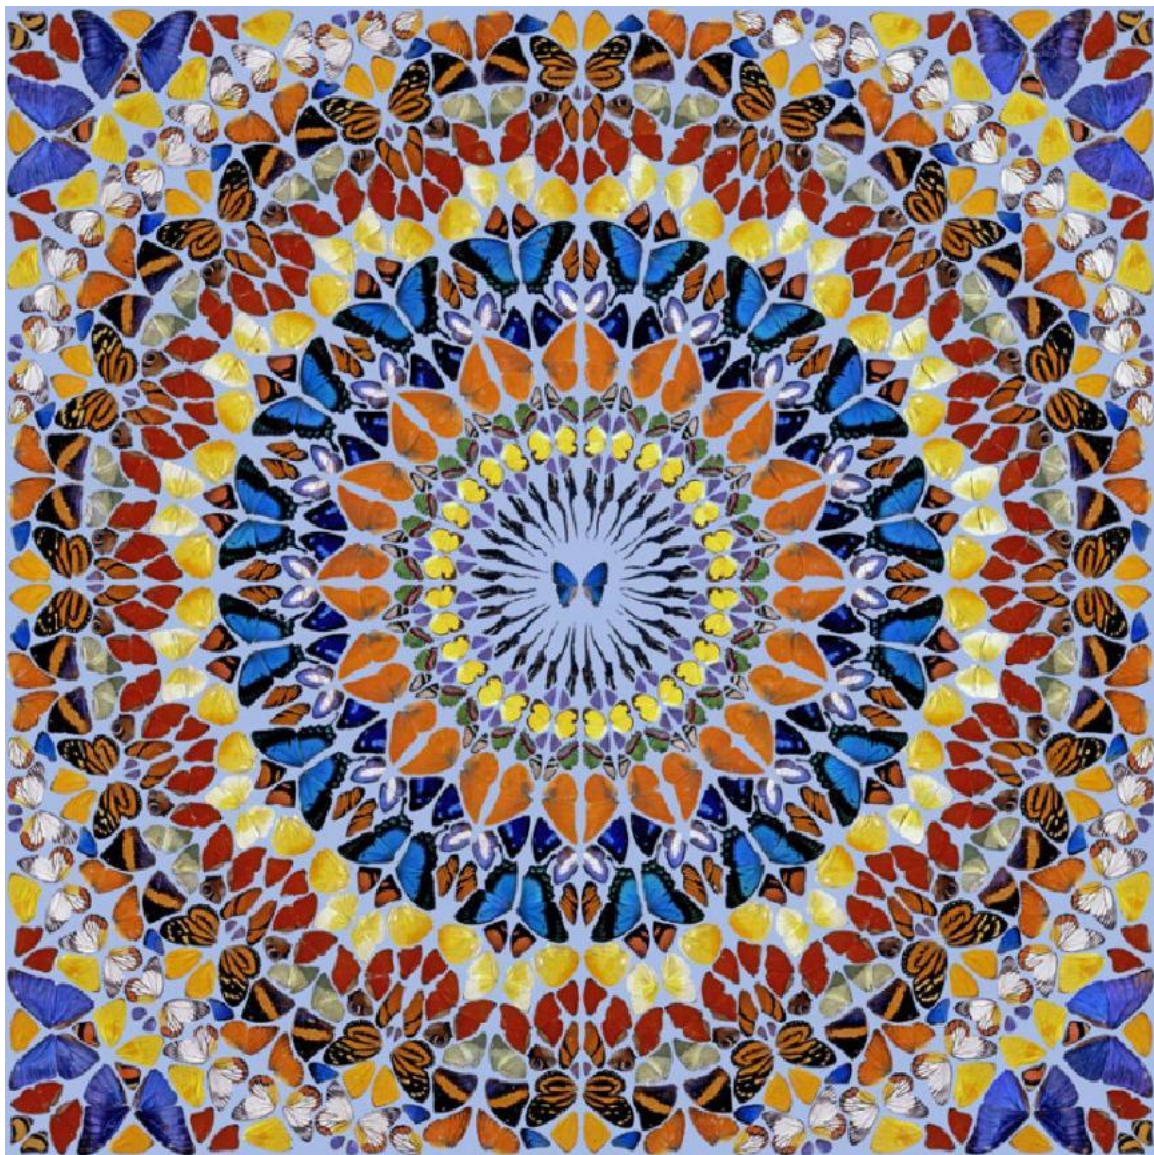

DAMIEN HIRST

Kindness, 2011

Silkscreen in colors on paper with diamond dust

36 x 36 in.

Ed. 50 | Signed

Enquire: info@djtf.com

NEW YORK
229 Tenth Ave
New York, New York, 10011

PALM BEACH
313 ½ Worth Ave - Via Bice
Palm Beach, FL 33480

PARIS
4 Rue de Jarente
75004, Paris, FR

TORONTO
99 Yorkville Ave
Toronto, ON, M5R 1C1, CA