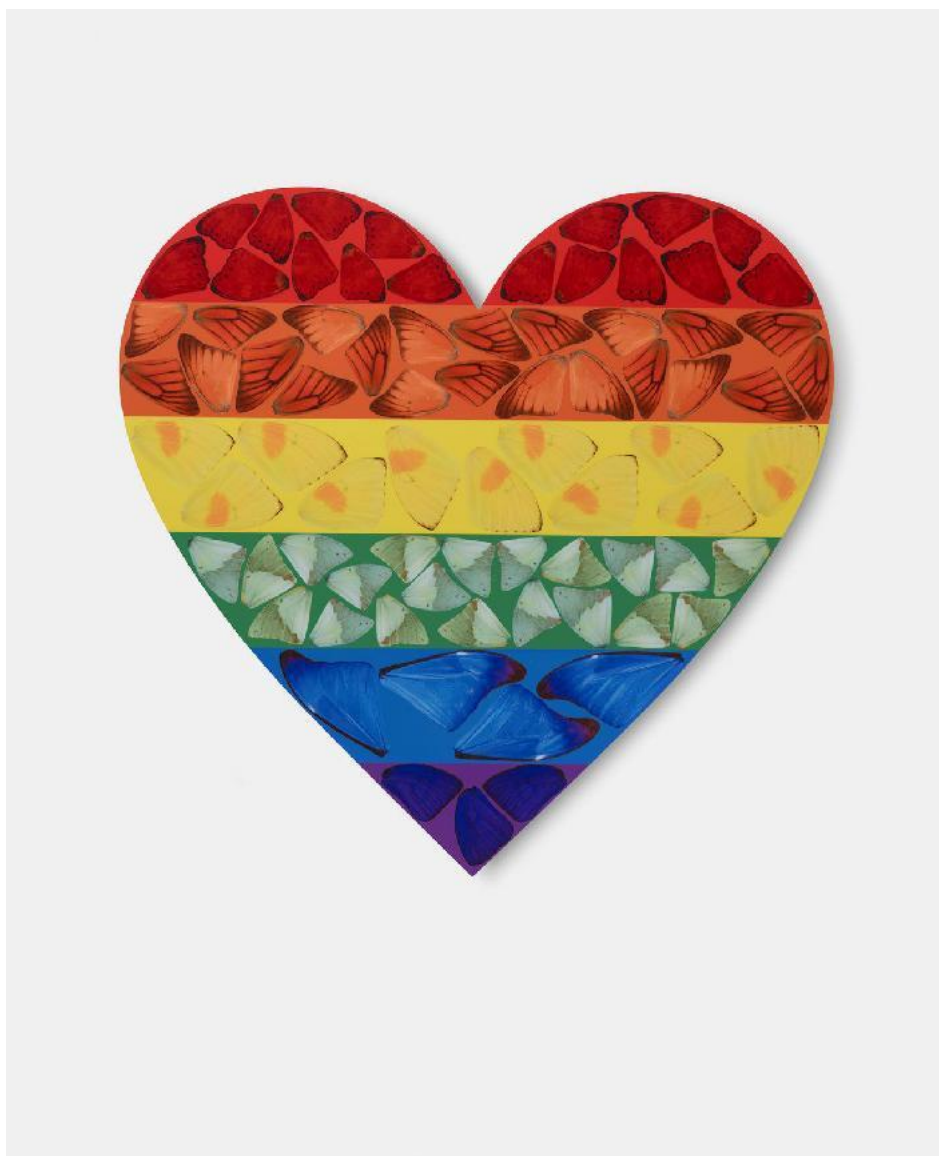

DAMIEN HIRST

Butterfly Heart (Small) H7-4, 2020

Laminated Giclée print on aluminium composite panel

13 3/4 x 14 1/4 in.

Ed. 3510 | Signed

Enquire: info@djtfagalleries.com

NEW YORK
229 Tenth Ave
New York, New York, 10011

PALM BEACH
313 1/2 Worth Ave - Via Bice
Palm Beach, FL 33480

PARIS
4 Rue de Jarente
75004, Paris, FR

TORONTO
99 Yorkville Ave
Toronto, ON, M5R 1C1, CA