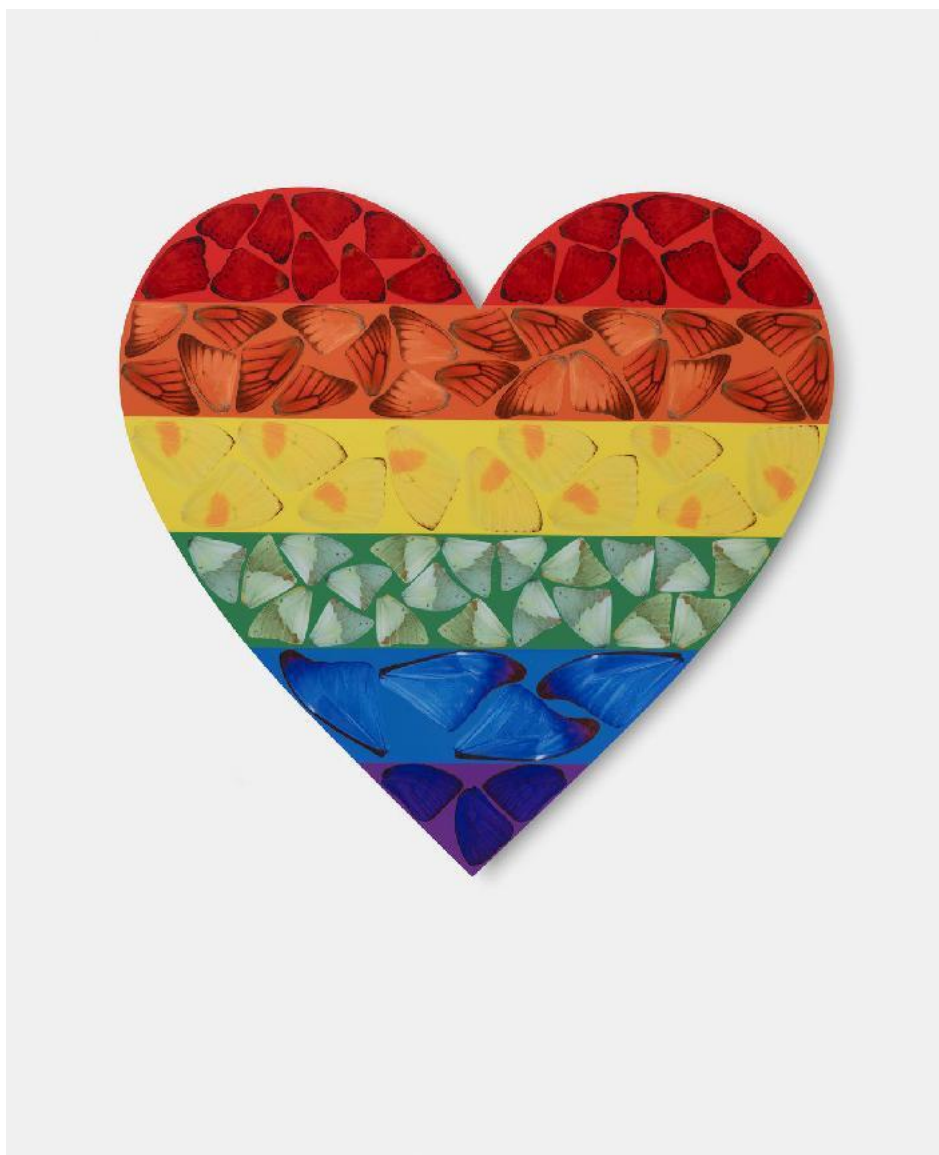

DAMIEN HIRST

Butterfly Heart (Large) H7-3, 2020

Laminated Giclée print on aluminium composite panel

27 1/2 x 28 1/2 in.

Ed. 1698 | Signed

Enquire: info@djtf.com