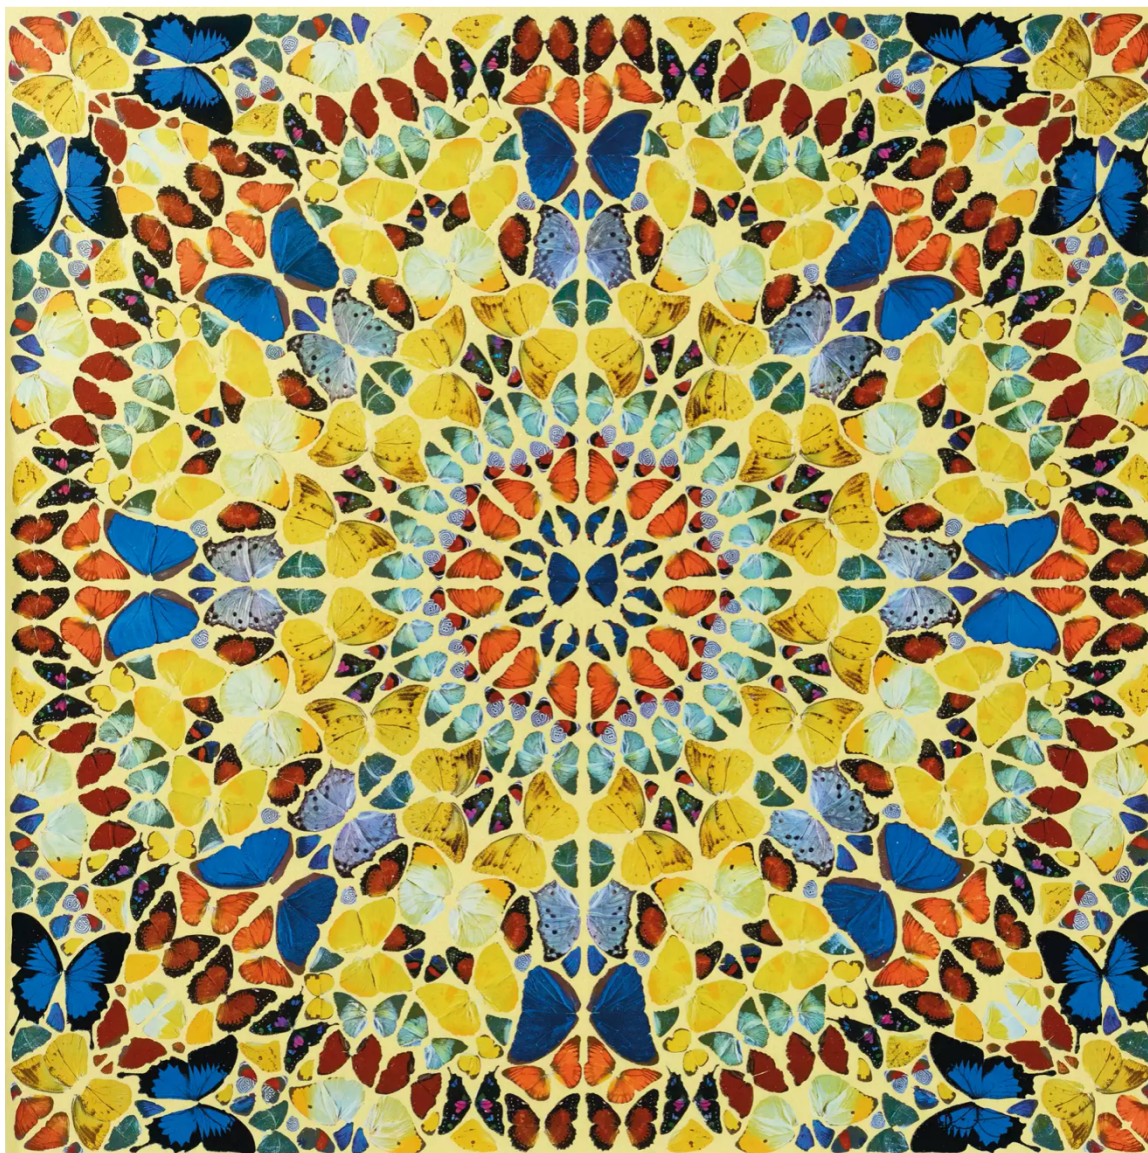

TORONTO
99 Yorkville Ave
Toronto, ON, M5R 1C1, CA

DAMIEN HIRST

Benevolence, 2011

Silkscreen print with diamond dust

36 x 36 in.

Ed. 50 | Signed

Enquire: info@djtf.com

NEW YORK
229 Tenth Ave
New York, New York, 10011