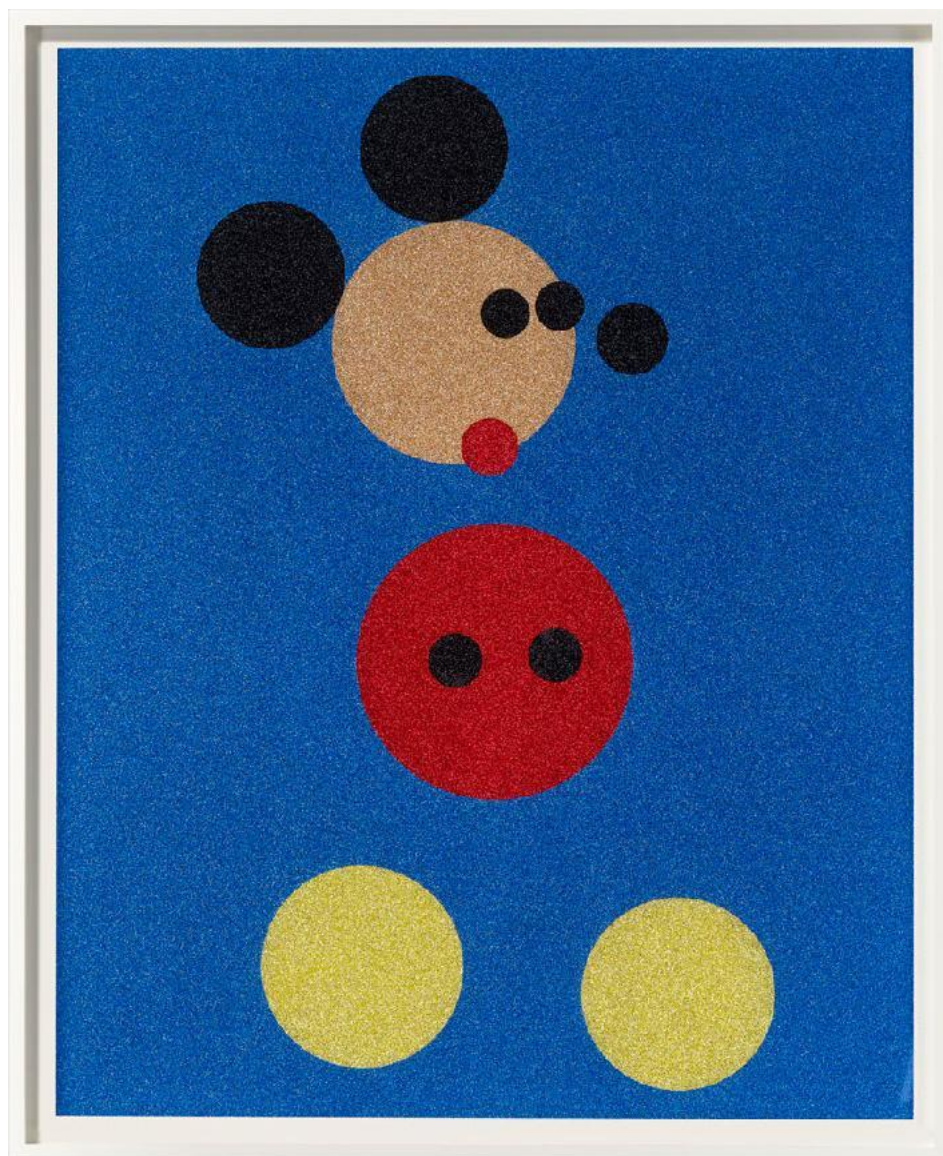

TORONTO
99 Yorkville Ave
Toronto, ON, M5R 1C1, CA

DAMIEN HIRST

Mickey (Blue Glitter), 2016
Silkscreen print with glitter
34 7/8 x 55 in.
Ed. 50 | Signed

Enquire: info@djtf.com

DAMIEN HIRST

Minnie (Pink Glitter), 2016
Silkscreen print with glitter
34 7/8 x 55 in.
Ed. 50 | Signed