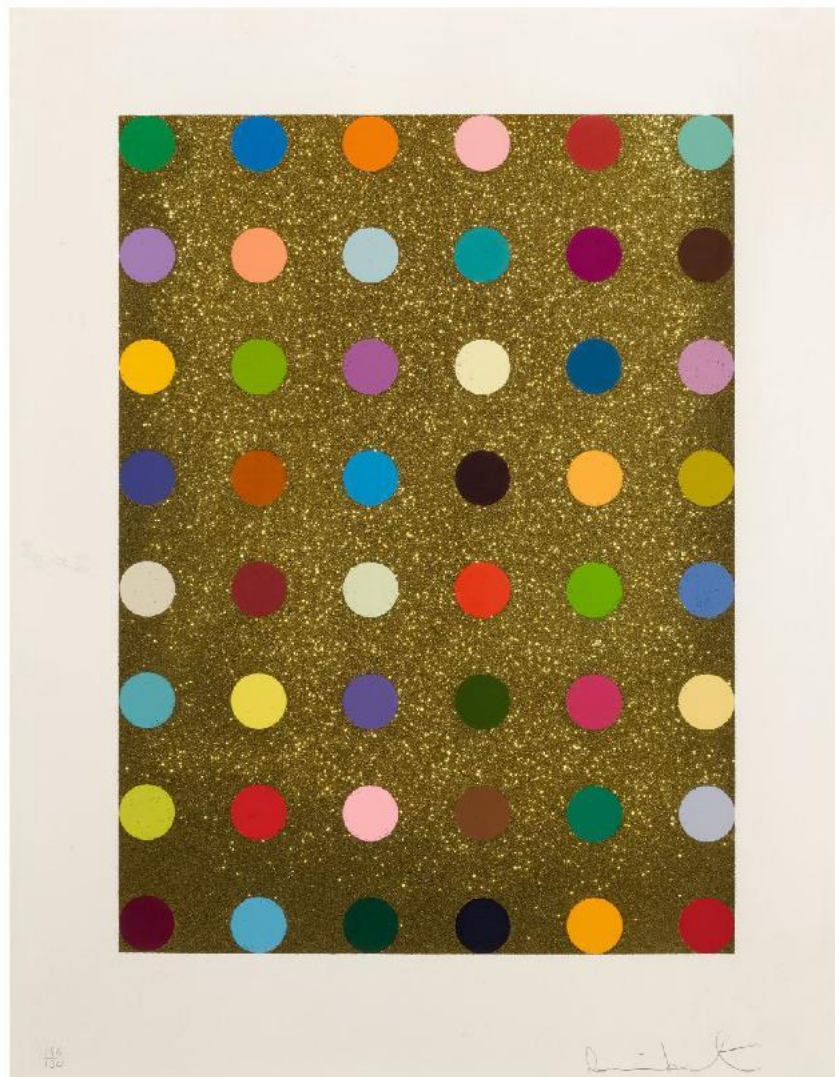

DAMIEN HIRST

Aurous Iodide, 2008

Silkscreen print with gold glitter on paper

38 1/2 x 30 in.

Ed. 150 | Signed

Enquire: info@djtfagalleries.com

NEW YORK
229 Tenth Ave
New York, New York, 10011

PALM BEACH
313 1/2 Worth Ave - Via Bice
Palm Beach, FL 33480

PARIS
4 Rue de Jarente
75004, Paris, FR

TORONTO
99 Yorkville Ave
Toronto, ON, M5R 1C1, CA