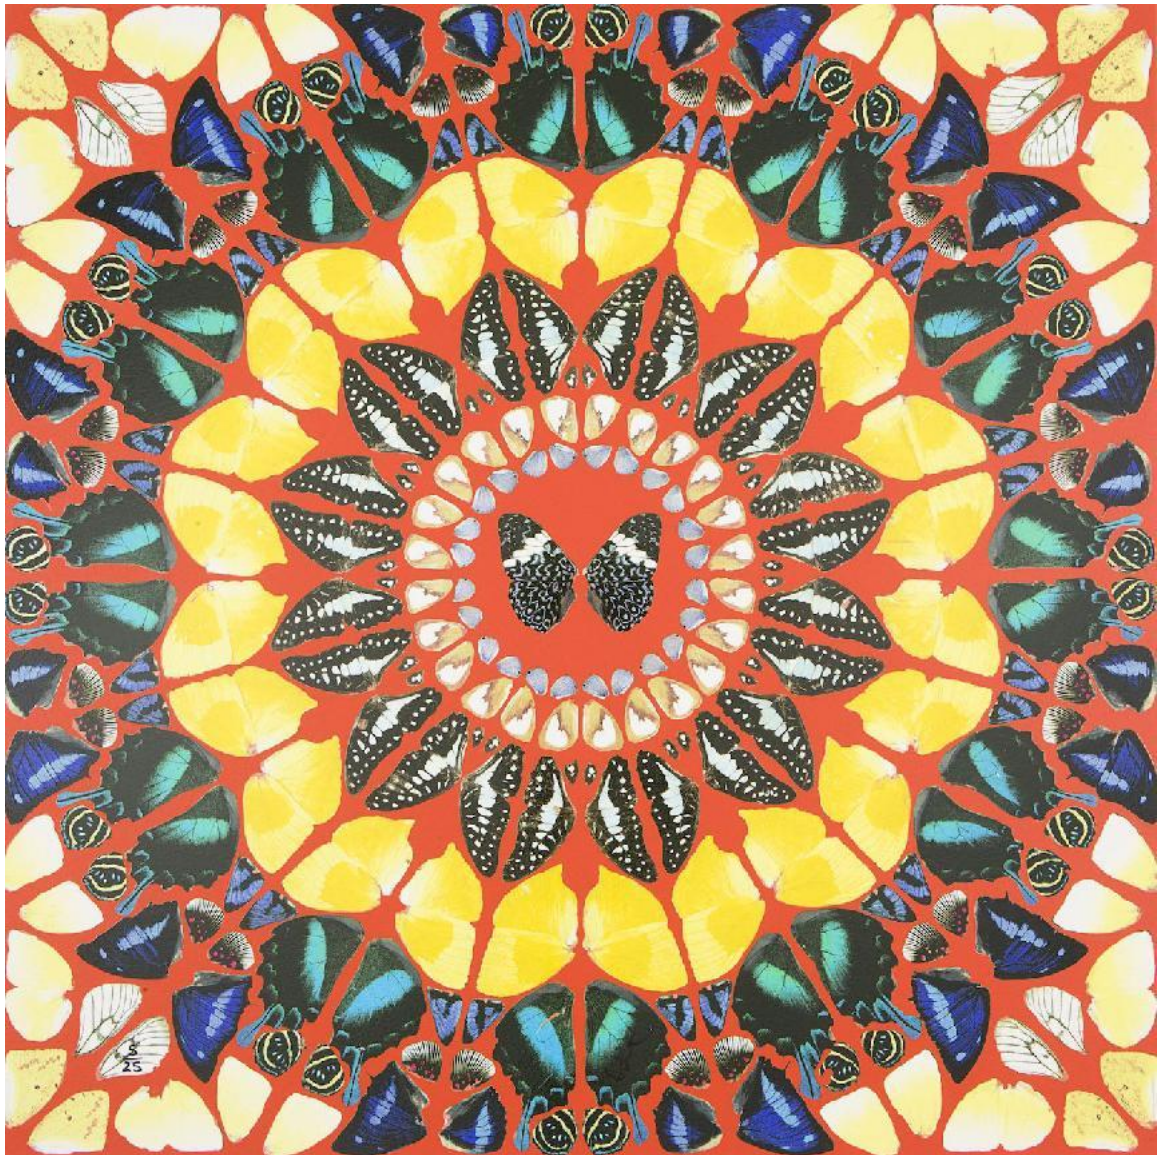

DAMIEN HIRST

Psalm: Benedicam Domino, 2015
Silkscreen print with glaze and glitter
18 x 18 in.
Ed. 25 | Signed

Enquire: info@djtf.com

NEW YORK
229 Tenth Ave
New York, New York, 10011

PALM BEACH
313 ½ Worth Ave - Via Bice
Palm Beach, FL 33480

PARIS
4 Rue de Jarente
75004, Paris, FR

TORONTO
99 Yorkville Ave
Toronto, ON, M5R 1C1, CA