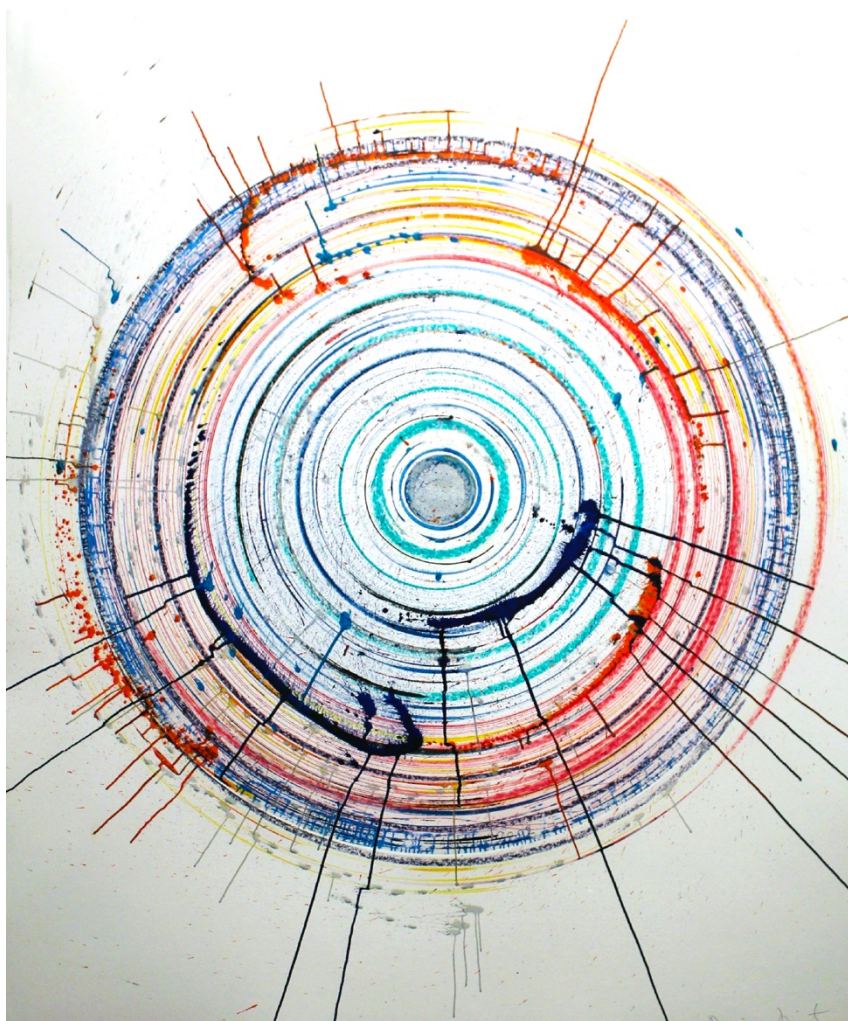

Enquire: info@djtf.com

DAMIEN HIRST

Vortex, 2002

Ink, crayon and etching

44 x 36 in.

Unique | Signed

Enquire: info@djffa.com

NEW YORK
229 Tenth Ave
New York, New York, 10011