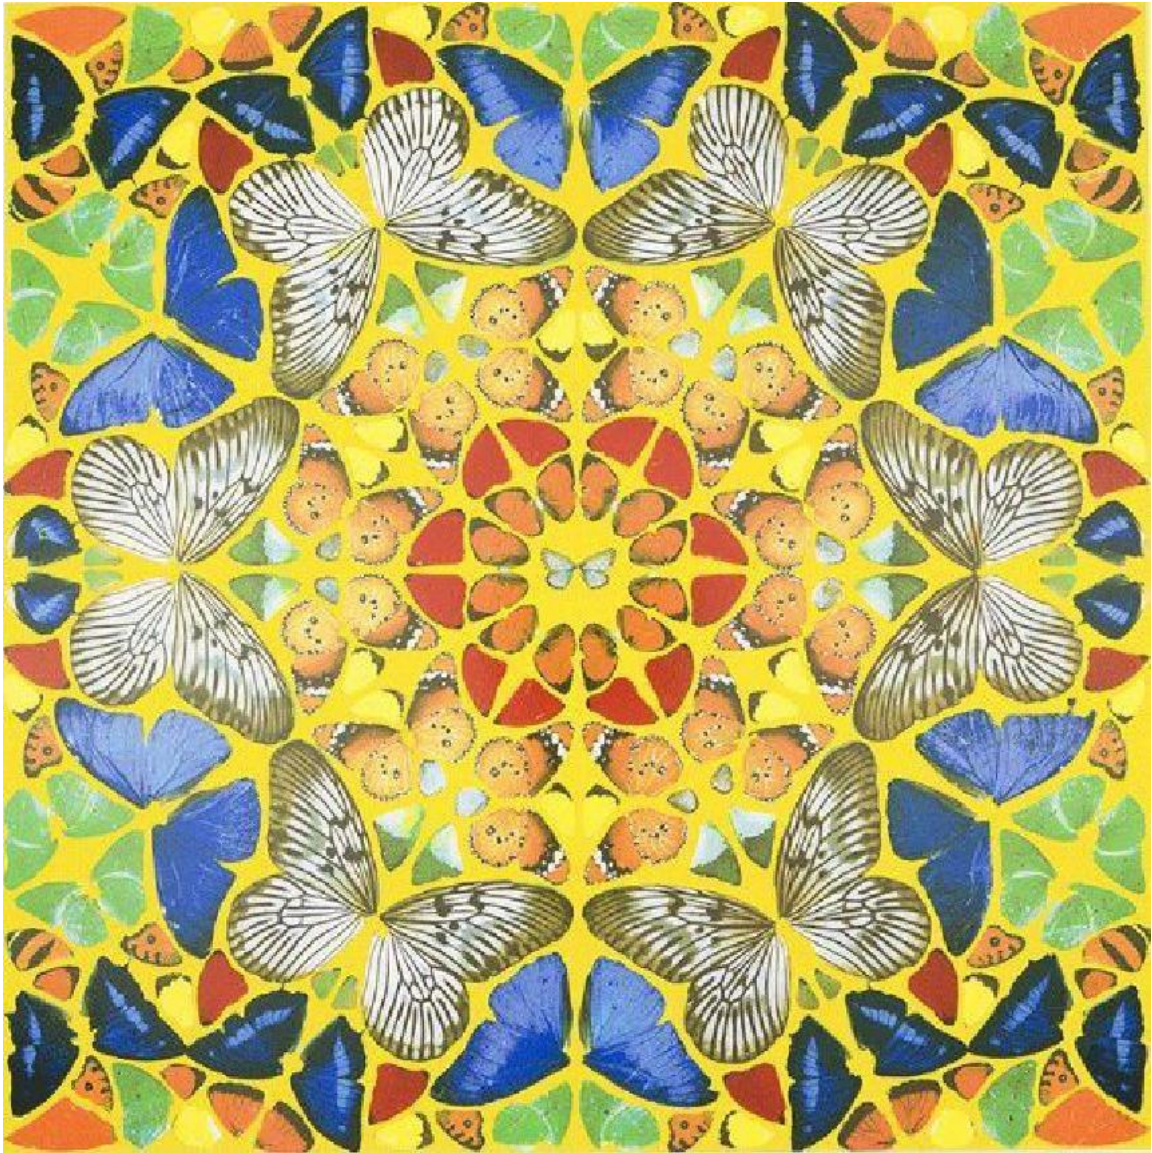

PARIS
4 Rue de Jarente
75004, Paris, FR

TORONTO
99 Yorkville Ave
Toronto, ON, M5R 1C1, CA

DAMIEN HIRST

Psalm: Beatus Qui Intelligit, 2015
Silkscreen print with glaze and glitter
18 x 18 in.
Ed. 25 | Signed