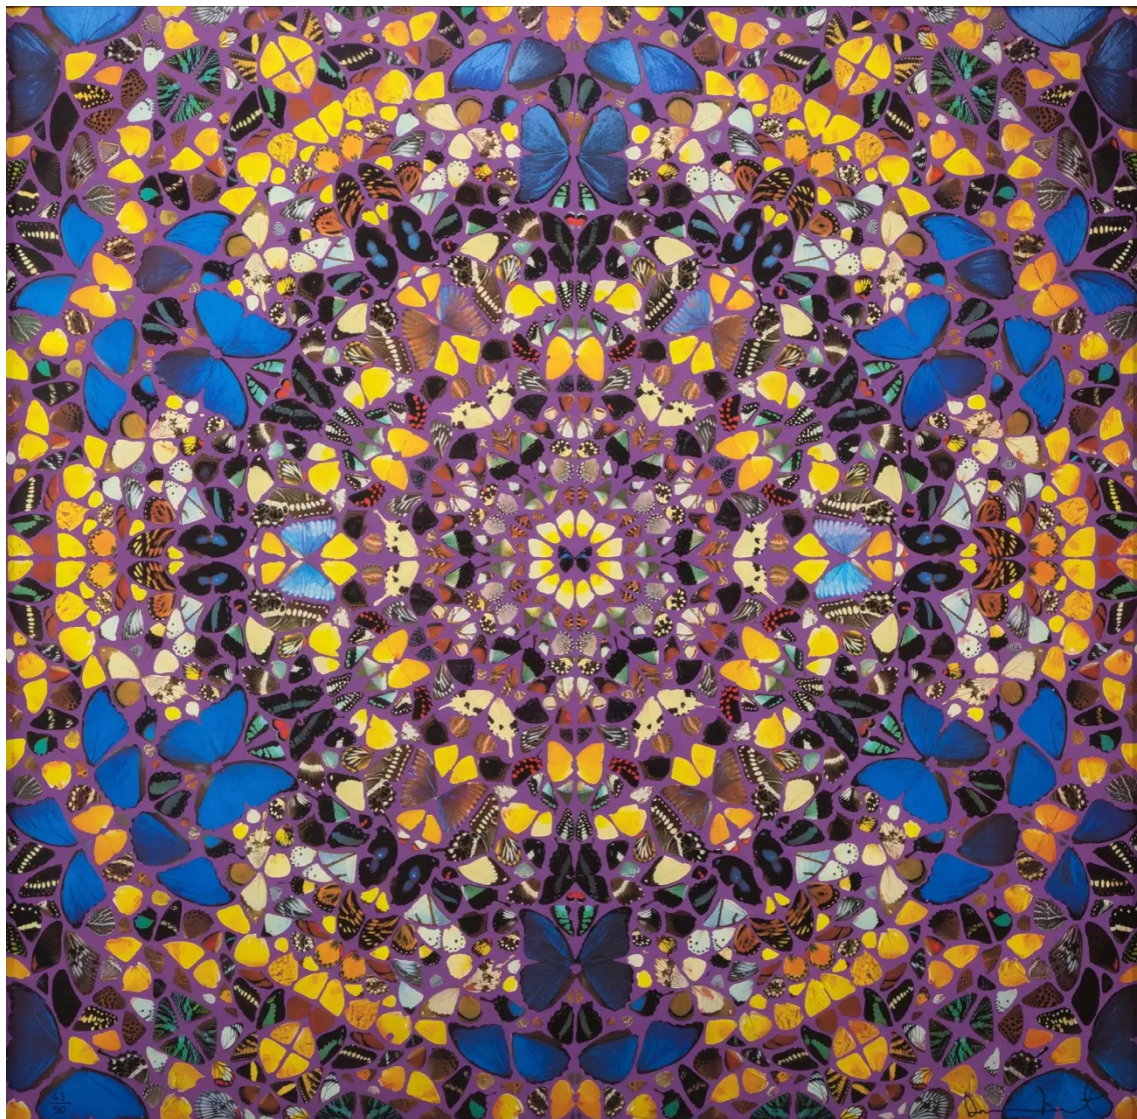

DAMIEN HIRST

Cathedral Print, Notre Dame, 2007

Silkscreen with glazes and pearlized colors on wove paper

41 1/4 x 47 1/4 in.

Ed. 50 | Signed

Enquire: info@djtf.com

NEW YORK
229 Tenth Ave
New York, New York, 10011

PALM BEACH
313 1/2 Worth Ave - Via Bice
Palm Beach, FL 33480

PARIS
4 Rue de Jarente
75004, Paris, FR

TORONTO
99 Yorkville Ave
Toronto, ON, M5R 1C1, CA