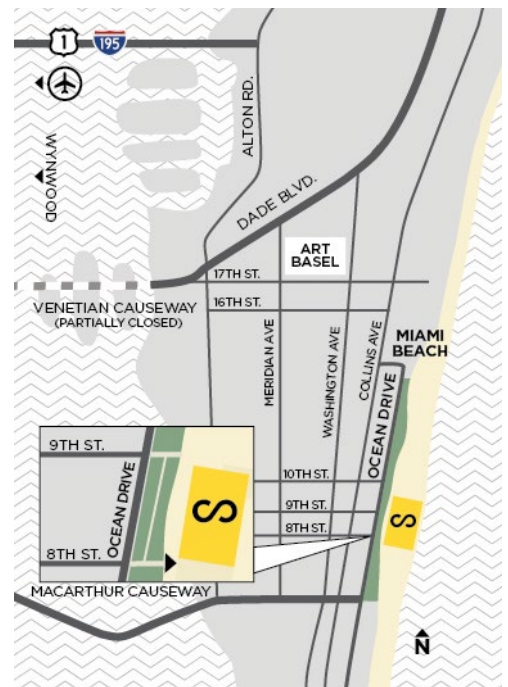

SCOPE Miami Beach's monumental pavilion will once again be situated on historic Ocean Drive to welcome 45,000 visitors over the course of 6 days. Over 125 international Exhibitors will present groundbreaking emerging work, alongside SCOPE's Breeder and Featured Programs.

First View	Tues	\$150
Preview	Wed - Sun	\$100
General	Wed - Sun	\$35
Student	Wed - Sun	\$25

LOCATION

SCOPE PAVILION

801 Ocean Drive
Miami Beach, FL 33139

FOR MORE INFORMATION ABOUT OUR EXHIBITORS AND SCOPE PROGRAMMING VISIT: SCOPE-ART.COM