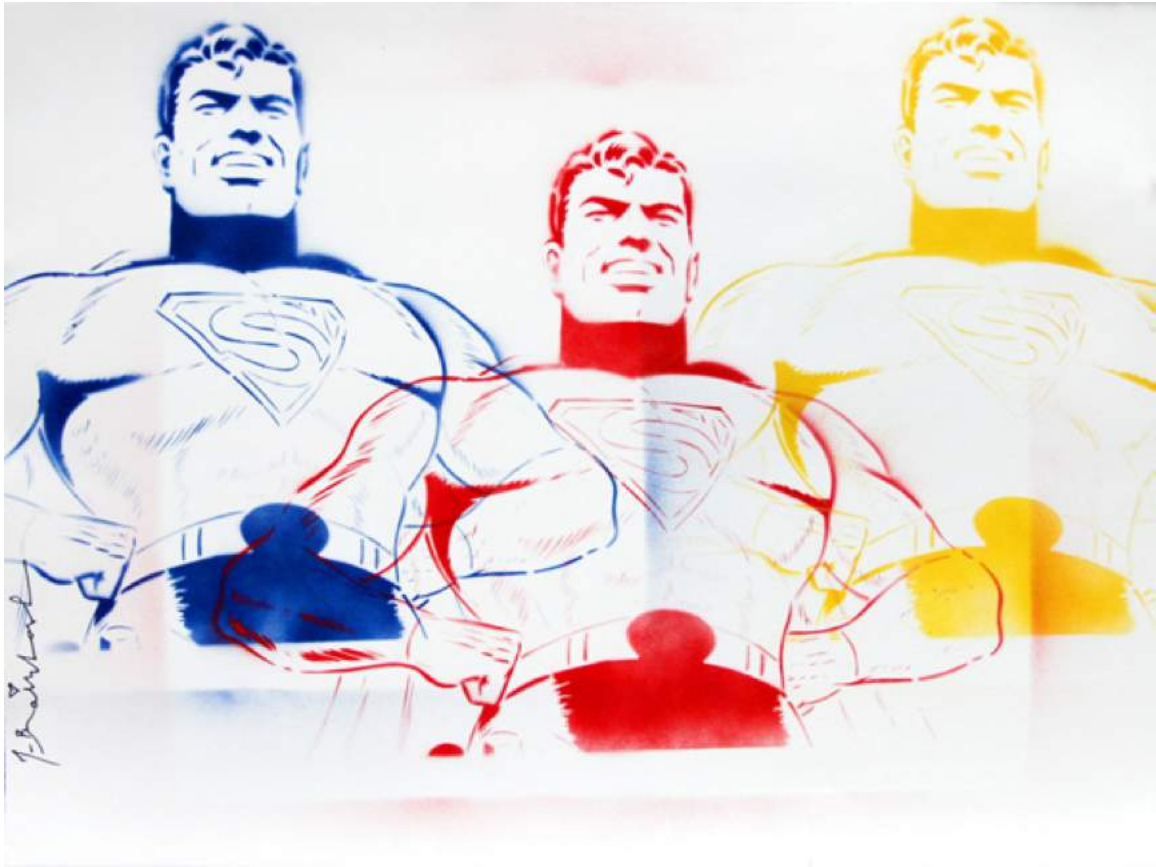

Mr. Brainwash (1966)
Superman, 2016
Mixed Media on Paper
22 1/2 x 30 in. (57.1 x 76.2 cm)
Signed on recto and verso
Unique