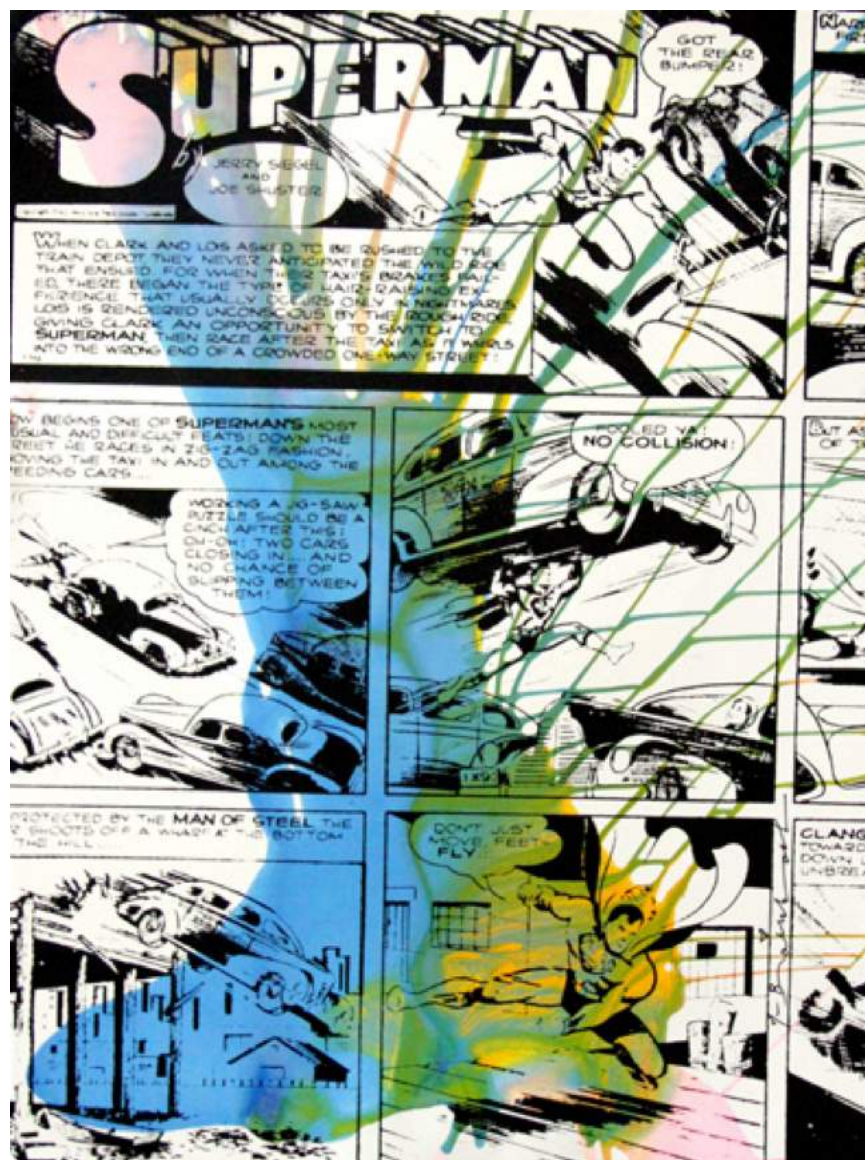

**Mr. Brainwash (1966)**

*Superman, 2016*

Stencil and Mixed Media on Paper

48 x 64 in. (121.9 x 162.6 cm)

Signed

Unique

**Mr. Brainwash (1966)**

*Superman*, 2016